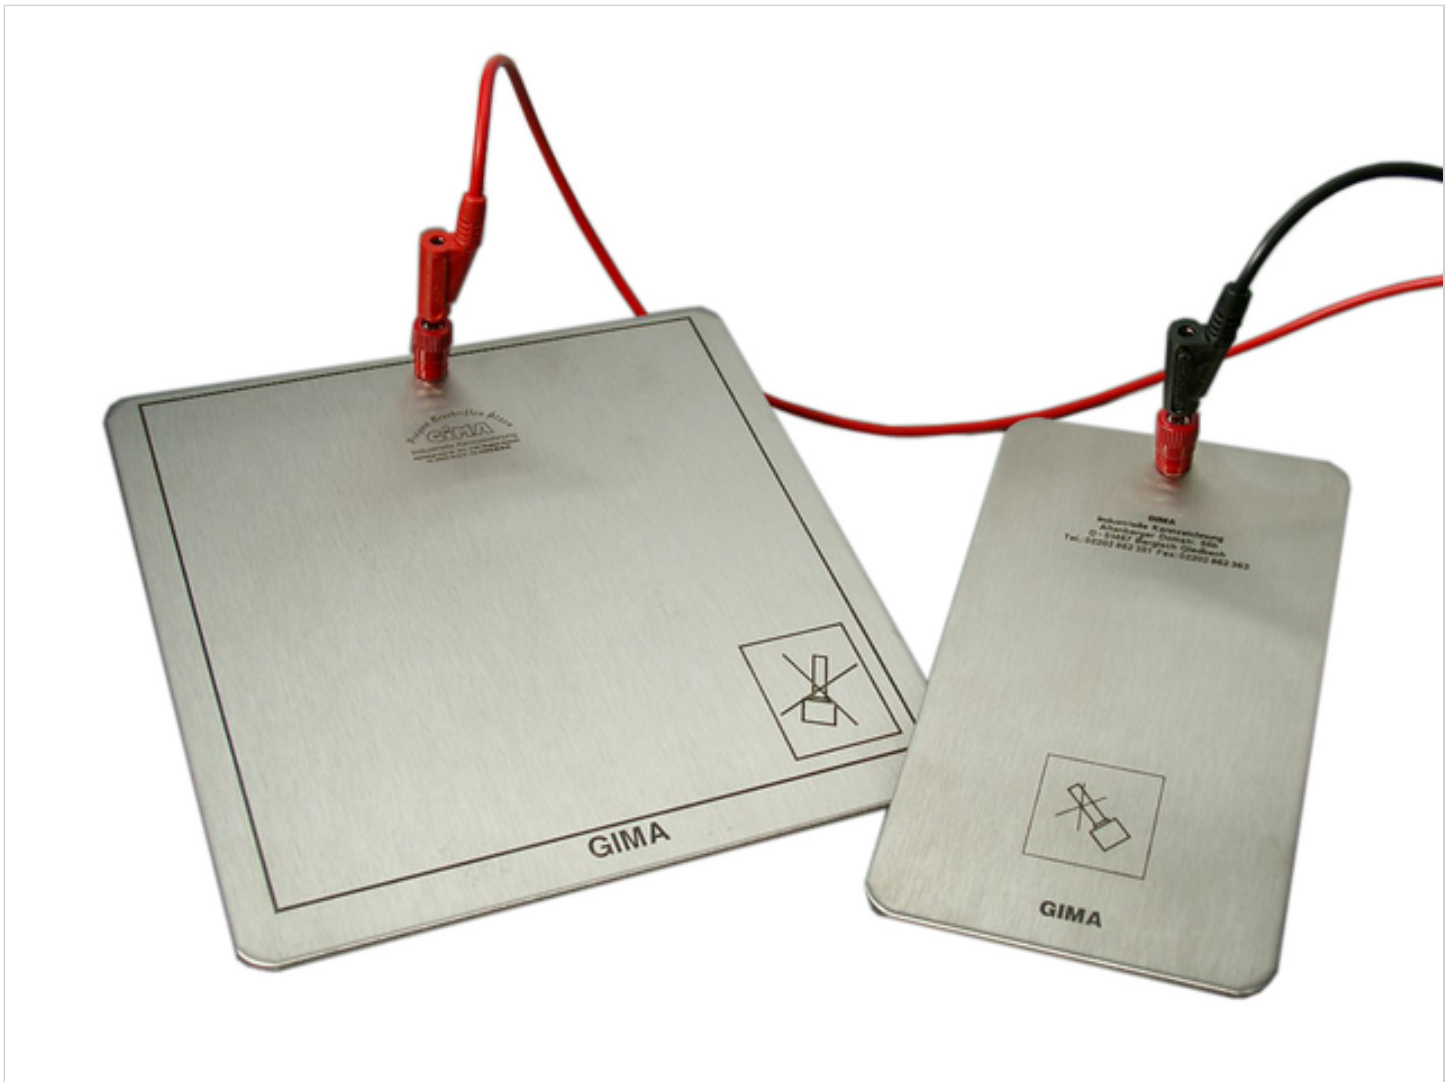

CONTACT PLATE

Images similar

The workplate made of stainless V4A steel with electrical socket allows you to work quickly and safely.